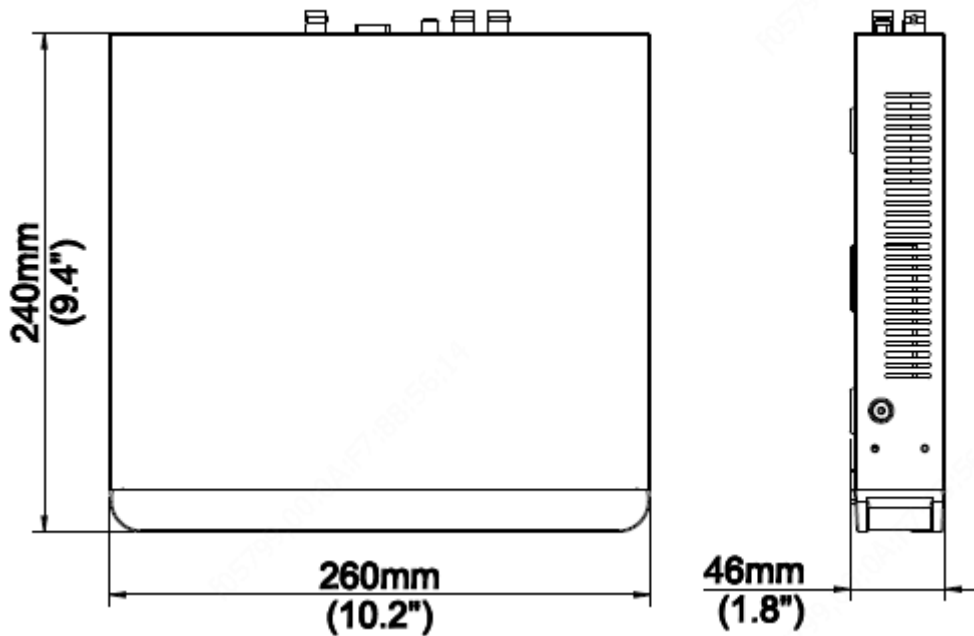

Specifications

Model	XVR-301-08H
Video/Audio Input	
Analog Video Input	8-ch, BNC
IP Video Input	4-ch(only IP up to 12ch), each channel up to 4K
Supported Analog Camera Types	<p>Support AHD input:</p> <p>8MP@15fps(channel1-channel2) 5MP@20fps 4MP@30fps 3MP@30fps(channel1-channel2) 1080P@30fps 720P@60fps</p> <p>Support TVI input:</p> <p>8MP@15fps(channel1-channel2) 5MP@20fps 4MP@30fps 3MP@20fps(channel1-channel2) 1080P@30fps</p>

Capacity	Up to 10TB for each HDD
External Interface	
Network Interface	1 RJ45 10M/100M self-adaptive Ethernet Interface
USB Interface	Rear panel: 2 x USB2.0
Serial Interface	1 x RS485
General	
Power Supply	12V DC Power Consumption: ≤ 8 W(without HDD)
Working Environment	-10°C ~ + 55°C, Humidity ≤ 90% RH(non-condensing)
Dimensions(W×D×H)	260mm ×240mm× 46mm
Weight (without HDD)	≤1.1 Kg

Dimensions

Rear Panel