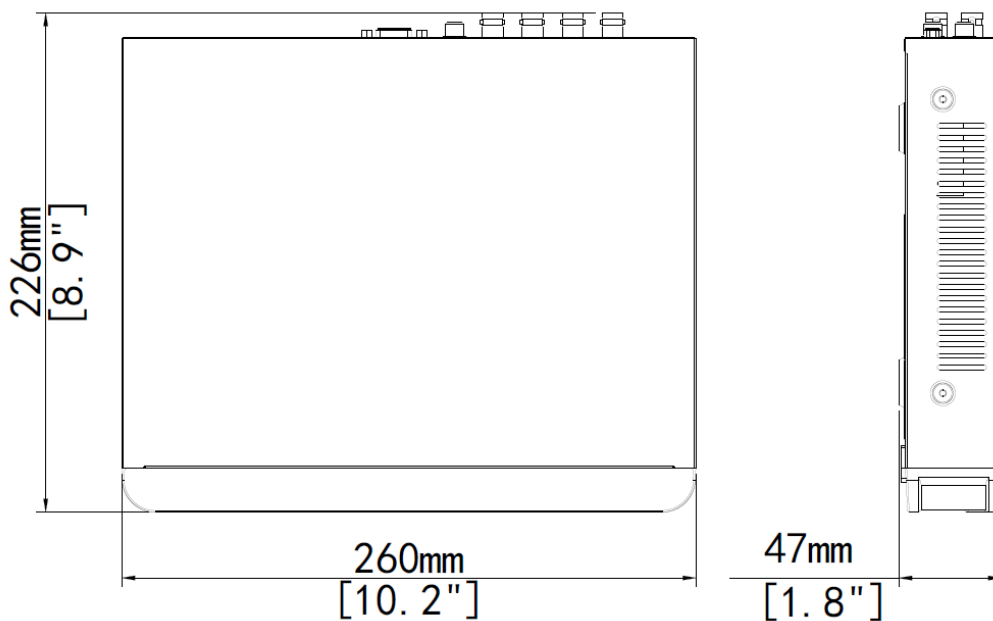

Network Interface	1 RJ45 10M/100M self-adaptive Ethernet Interface
USB Interface	Rear panel: 2 x USB2.0
RS485	1
Alarm In	4-ch
Alarm Out	1-ch
<b>General</b>	
Power Supply	12V DC Power Consumption: ≤ 10 W (without HDD)
Working Environment	-10°C ~ + 55°C, Humidity ≤ 90% RH (non-condensing)
Dimensions(W×D×H)	260mm ×226mm× 47mm
Weight (without HDD)	≤1.1 Kg
<b>Certification</b>	
Certification	UL /CE /FCC /RoHS /WEEE

## Dimensions