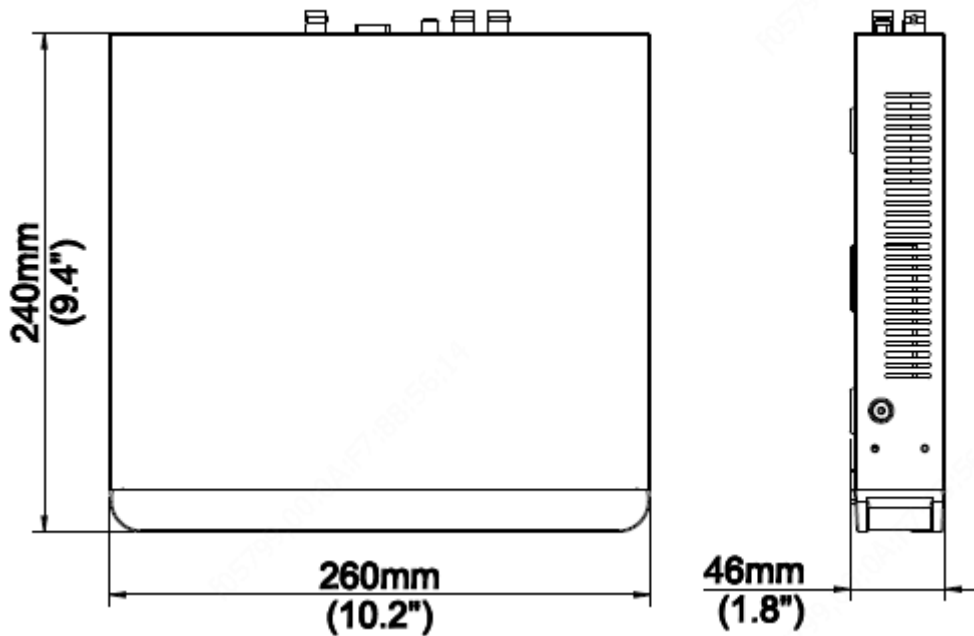

### Specifications

Model	XVR-301-04H
Video/Audio Input	
Analog Video Input	4-ch, BNC
IP Video Input	2-ch(only IP up to 6ch), each channel up to 4K
Supported Analog Camera Types	<p><b>Support AHD input:</b></p> <p>8MP@15fps(channel1)                      5MP@20fps                      4MP@30fps                      3MP@30fps(channel1)                      1080P@30fps                      720P@60fps</p> <p><b>Support TVI input:</b></p> <p>8MP@15fps(channel1)                      5MP@20fps                      4MP@30fps                      3MP@20fps (channel1)                      1080P@30fps</p>

Capacity	Up to 10TB for each HDD
<b>External Interface</b>	
Network Interface	1 RJ45 10M/100M self-adaptive Ethernet Interface
USB Interface	Rear panel: 2 x USB2.0
Serial Interface	1 x RS485
<b>General</b>	
Power Supply	12V DC Power Consumption: ≤ 8 W( without HDD )
Working Environment	-10°C ~ + 55°C, Humidity ≤ 90% RH(non-condensing)
Dimensions(W×D×H)	260mm ×240mm× 46mm
Weight ( without HDD )	≤1.1 Kg

## Dimensions