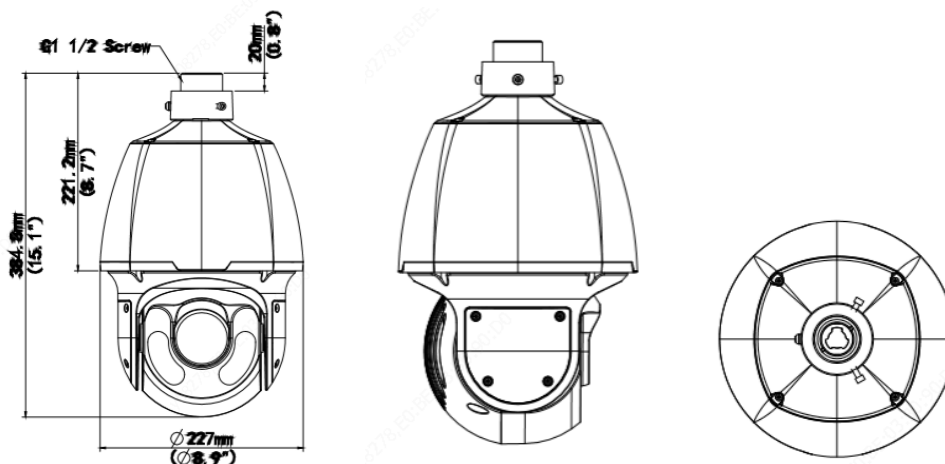

2MP 25x Starlight Network PTZ Dome Camera

PTZ-6622IQ-X25S60

Key Features

- High quality image with 2MP, 1/2.8" CMOS sensor
- 1920*1080@60fps in the main stream
- Ultra 265, H.265, H.264, MJPEG
- Five streams
- 25X Optical Zoom
- Smart intrusion prevention, support false alarm filtering, include Cross Line, Intrusion, Enter Area, Leave Area detection
- Face capture, automatic selection of best snapshots
- Lighthunter technology ensures ultra-high image quality in low illumination environment
- Smart IR, up to 150m IR distance
- AC 24V±25%, DC 24V±25% or PoE+(IEEE 802.3at) power supply
- Alarm 2 in and 1 out, Audio 1 in and 1 out
- IP66 ingress protection

Serial Port	1 RS485
Built-in Mic	N/A
Built-in Speaker	N/A
WIFI	N/A
Network	1x RJ45 10M/100M Base-TX Ethernet
Video Output	1x BNC
Certification	
EMC	FCC CFR 47 Part 15 EN 55032:2015 EN 55024:2010 EN 61000-3-2:2014 EN 61000-3-3-2013
Safety	IEC 62368-1 EN 62368-1 UL 60950-1
Environment	CE-ROHS (2011/65/EU;(EU)2015/863); WEEE (2012/19/EU); REACH (Regulation (EC) No 1907/2006)
Protection	Ingression protection: IP66 (IEC 60529-2013)
General	
Power	AC 24V±25%, DC 24V±25%, PoE+ (IEEE802.3 at)
	Power consumption: Max 25W
Power Interface	Wires with cold-pressed terminal
Dimensions (Ø x H)	Ø227 x 384.8mm
Weight	5.28kg
Working Environment	-40°C~65°C, ≤95%RH
Storage Environment	-40°C~70°C, ≤95%RH
Surge protection	6KV
Vandal Resistant	N/A
Ingress Protection	IP66
Reset button	Support

Dimensions

Accessories

TR-CE45-IN

TR-SE45-A-IN

TR-SE45-IN

TR-UF45-A-IN

TR-WE45-IN

TR-UP08-A-IN/TR-UP08-B-IN