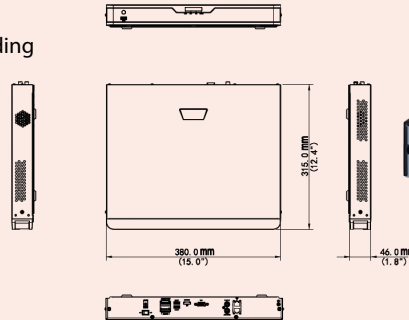

Specifications

IP Video Input	16-ch
Two-way audio Input	1-ch, RCA
Incoming bandwidth	112Mbps
Outgoing bandwidth	96Mbps
Remote connection	128
Dual Display	Supported with 2 different content
HDMI Output	4K (3840x2160) /60Hz, 4K (3840x2160)/30Hz, 1920x1080p/60Hz, 1920x1080p/50Hz, 1600x1200/60Hz, 1280x1024/60Hz, 1280x720/60Hz, 1024x768/60Hz
VGA Output	1920x1080p/60Hz, 1920x1080p/50Hz, 1600x1200/60Hz, 1280x1024/60Hz, 1280x720/60Hz, 1024x768/60Hz
Audio Output	1-ch, RCA
Recording Resolution	8MP/6MP/5MP/4MP/3MP/1080p/960p/720p/D1/2CIF/CIF
Synchronous Playback	16-ch up to decoding capacity
Compression	H.265/H.264, Smart Encoding
Live view / Playback	8MP/6MP/5MP/4MP/3MP/1080p/960p/720p/D1/2CIF/CIF
Decoding capacity	1 x 4K@30, 1 x 6MP@30, 1 x 5MP@30, 2 x 4MP@30, 4 x 1080p@30, 8 x 720p@30, 16 x D1
Storage Interface	2 SATA interface - internal
Capacity	up to 8TB x 2
Behavior Detection	Intrusion, crossing line, motion detection, Defocus detection, Scene change detection
Exception Detection	Audio detection
Intelligent Identification	Face detection
Statistical Analysis	People counting
Network Interface	1x RJ-45 10M/100M/1000M self-adaptive Ethernet Interface
Network Protocols	HTTP, HTTPS, UPnP, RTSP, RTP, SMTP, NTP, DHCP, DNS, IP Filter, PPPoE, DDNS, FTP, IP Server, P2P, Telnet (default OFF)
USB Interface	Front panel: 1 x USB2.0, Rear panel: 1 x USB2.0
Power Supply	12V DC
Consumption (without HDD)	≤ 7 W
Working Conditions	-10°C ~ + 55°C / Humidity ≤ 90% RH(non-condensing)
Dimensions / Weight (W/O HDD)	49mm x 315mm x 380mm (1.8" x 12.4" x 15.0") / ≤ 2.48 Kg (5.47 lb)