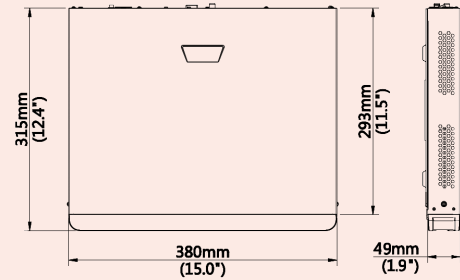

Specifications

IP Video Input	8-ch
Two-way audio Input	1-ch, RCA
Incoming bandwidth	64Mbps
Outgoing bandwidth	96Mbps
Remote connection	128
HDMI Output	4K (3840x2160) /60Hz, 4K (3840x2160)/30Hz, 1920x1080p/60Hz, 1920x1080p/50Hz, 1600x1200/60Hz, 1280x1024/60Hz, 1280x720/60Hz, 1024x768/60Hz
VGA Output	1920x1080p/60Hz, 1920x1080p/50Hz, 1600x1200/60Hz, 1280x1024/60Hz, 1280x720/60Hz, 1024x768/60Hz
Audio Output	1-ch, RCA
Recording Resolution	8MP/6MP/5MP/4MP/3MP/1080p/960p/720p/D1/2CIF/CIF
Synchronous Playback	8-ch up to decoding capacity
Compression	H.265/H.264, Smart Encoding
Live view/ Playback	8MP/6MP/5MP/4MP/3MP/1080p/960p/720p/D1/2CIF/CIF
Decoding capacity	1 x 4K@30, 2 x 4MP@30, 3 x 3MP@25, 4 x 1080P@30, 8 x 720P@30, 16 x D1
Storage Interface	2 SATA interface - internal
Capacity	up to 8TB for each disk
Behavior Detection	Intrusion, crossing line, motion detection
Exception Detection	Audio detection
Intelligent Identification	Face detection
Statistical Analysis	People counting
Network Interface	1 RJ-45 10M/100M/1000M self-adaptive Ethernet Interface
Camera PoE Interface	8 independent 100 Mbps PoE network interfaces
Supported PoE Standard	IEEE 802.3at, IEEE 802.3af
Network Protocols	HTTP, HTTPS, UPnP, RTSP, RTP, SMTP, NTP, DHCP, DNS, IP Filter, PPPoE, DDNS, FTP, IP Server, P2P, Telnet (default OFF)
USB Interface	Front panel: 1 x USB2.0, Rear panel: 1 x USB2.0
Alarm In	4 Ch
Alarm Out	1 Ch
Power Supply	100 ~ 240 VAC
Consumption (without HDD)	≤ 9 W
PoE Power Output	Max 30W for single port, Max 130W in total (16.25W for each)
Working Temperature	-10°C ~ + 55°C