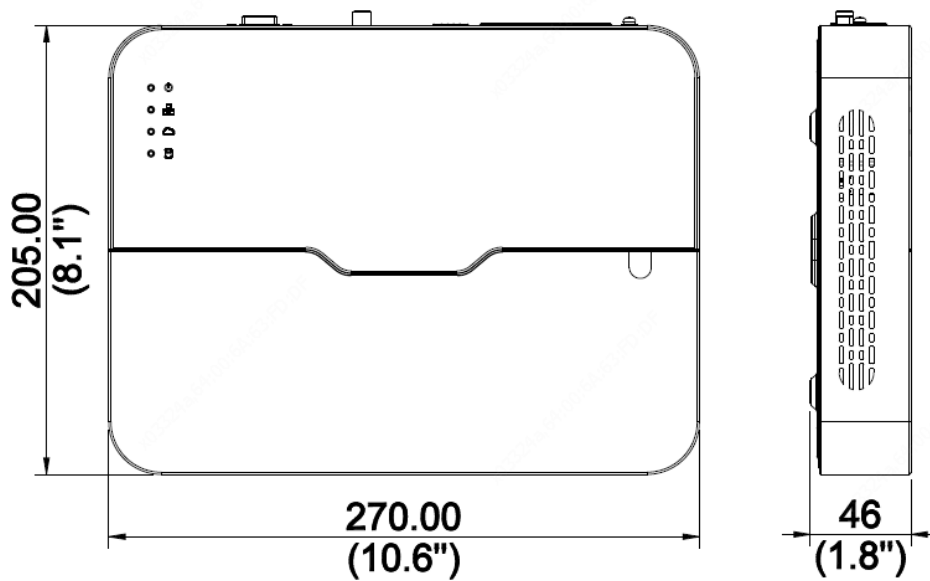

## Specifications

<b>Model</b>	<b>NVR-301-16LH-P8</b>
<b>Video/Audio Input</b>	
IP Video Input	16-ch
<b>Network</b>	
Incoming Bandwidth	64Mbps
Outgoing Bandwidth	48Mbps
Remote Users	128
Protocols	P2P, UPnP, NTP, DHCP, PPPoE
<b>Video/Audio Output</b>	
HDMI/VGA Output	HDMI: 4K(3840x2160)/30Hz, 1920x1080p/60Hz, 1920x1080p/50Hz, 1600x1200/60Hz, 1280x1024/60Hz, 1280x720/60Hz, 1024x768/60Hz VGA: 1920x1080p/60Hz, 1920x1080p/50Hz, 1600x1200/60Hz, 1280x1024/60Hz, 1280x720/60Hz, 1024x768/60Hz
Recording Resolution	4K/5MP/4MP/3MP/1080p/960p/720p/D1/2CIF/CIF
Audio Output	1-ch, RCA
Synchronous Playback	16-ch
Corridor Mode Screen	3/4/5/7/9/10/12/16
<b>Decoding</b>	
Decoding format	Ultra 265/H.265/H.264
Liveview/Playback	4K/5MP/4MP/3MP/1080p/960p/720p/D1/2CIF/CIF
Capability	1 x 4K@30fps, 4 x 5MP@25fps, 4 x 4MP@25fps, 4 x 3MP@25fps, 4 x 1080p@30fps, 8 x 720p@30fps, 16 x D1@25fps
<b>Hard Disk</b>	
SATA	1 SATA interface
Capacity	up to 6TB for each disk
<b>Smart</b>	
VCA Detection	Face detection, Intrusion detection, Cross line detection, Audio detection
VCA Search	Face search, Behavior search
<b>External Interface</b>	
Network Interface	1 RJ45 10M/100M self-adaptive Ethernet Interface
USB Interface	Rear panel: 2 x USB2.0
<b>PoE</b>	
Interface	8 RJ45 10M/100M self-adaptive Ethernet Interface
Max Power	Max 30W for single port Max 75W in total
Supported Standard	IEEE 802.3at, IEEE 802.3af
<b>General</b>	
Power Supply	52V DC

	Power Consumption: ≤9 W (without HDD)
Working Environment	-10°C ~ + 55°C, Humidity ≤ 90% RH (non-condensing)
Dimensions (W×D×H)	270mm × 205mm × 46mm
Weight (without HDD)	≤0.8 kg

## Dimensions