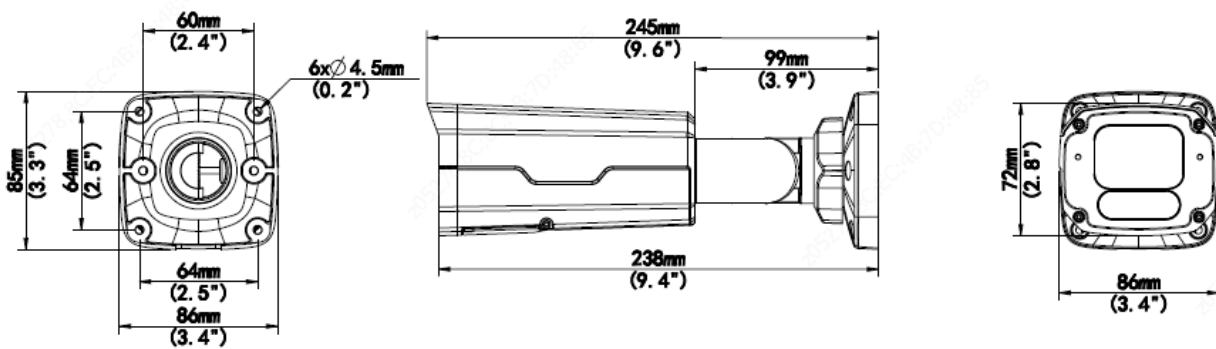

Power Interface	Ø 5.5mm coaxial power plug
Dimensions (L × W × H)	245 × 86 × 85mm
Weight	0.9kg
Material	Metal
Working Environment	-30°C ~ 60°C, Humidity: ≤95% RH (non-condensing)
Storage Environment	-30°C ~ 60°C, Humidity: ≤95% RH (non-condensing)
surge protection	6kV
Reset Button	Supported
Protection	Ingression protection: IP67 Vandal resistant: IK10

Dimensions

Accessories

Junction Mount	Pole Mount
TR-JB07-D-IN(TR-JB06-A-IN)+ TR-UP06-C-IN	TR-UP06-B-IN