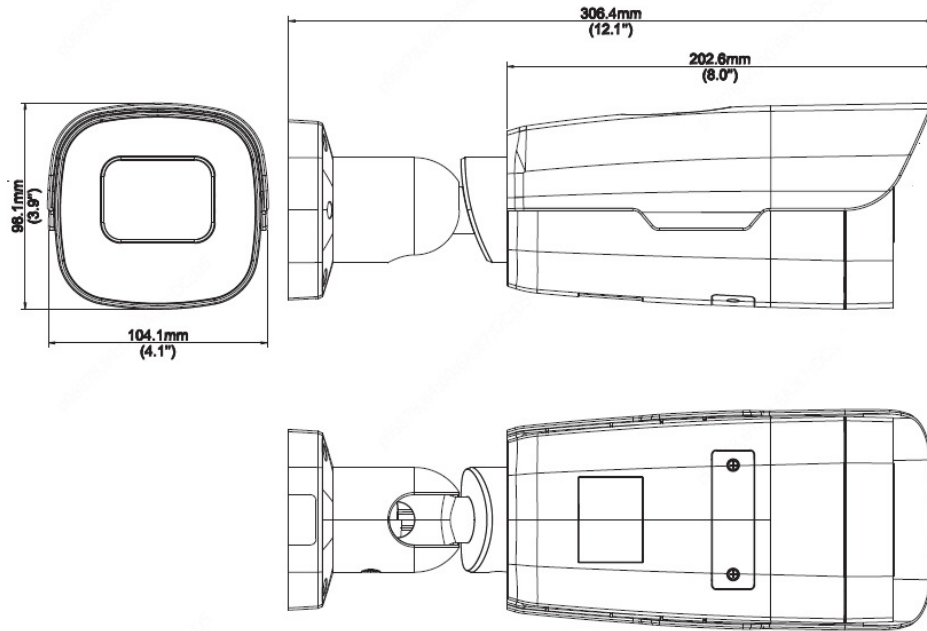

## Structure

- DC12V or AC24V or PoE power supply
- Wide voltage range of  $\pm 25\%$  in 24 VAC,  $-10\% \sim +25\%$  in 12 VDC
- Micro SD, up to 256 GB
- Alarm 2 in and 1 out, Audio 1 in and 1 out
- IP67 ingress protection
- IK10 vandal resistant

## Specifications

IPW-264SA-DZK					
<b>Camera</b>					
Sensor	1/1.8", 4.0 megapixel, progressive scan, CMOS				
Lens	2.8-12mm@F1.2, AF automatic focusing and motorized zoom lens				
Iris	Auto aperture				
DORI Distance	Lens (mm)	Detect (m)	Observe (m)	Recognize (m)	Identify (m)
	2.8	42	16.8	8.4	4.2
	12	180	72	36	18
Angle of View (H)	35.6°~107.9°				
Angle of View (V)	20.4°~75.4°				
Angle of View (O)	43.8°~140.3°				
Shutter	Auto/Manual, 1 ~ 1/100000s				
Min. Illumination	Colour:0.0005lux (F1.2, AGC ON) 0 lux with IR				
WDR	120dB				
Day/Night	IR-cut filter with auto switch (ICR)				
S/N	>55dB				
IR Range	Up to 50m IR range				
Wavelength	850nm				
IR On/Off Control	Auto/Manual				
Defog	Digital Defog				
<b>Video</b>					
Video Compression	Ultra 265, H.265, H.264, MJPEG				
Frame Rate	Main Stream: 4MP (2688*1520), Max 30fps; 4MP (2560*1440), Max 30fps; 2MP (1920*1080), Max 60fps Sub Stream: 2MP (1920*1080), Max 60fps; Third Stream: D1 (720*576), Max 60fps				
Video Bit Rate	128 Kbps~16 Mbps				
ROI	Supported				
Video stream	Triple streams				
OSD	Up to 8 OSDs				
Privacy Mask	Up to 8 areas (8 blacks / 4blacks+4mosaic)				
<b>Image</b>					
White Balance	Auto/Outdoor/Fine Tune/Sodium Lamp/Locked/Auto2				
Digital noise reduction	2D/3D DNR				
Smart IR	Support				
Flip	Normal/Flip Vertical/Flip Horizontal/180°/90°Clockwise/90°Anti-clockwise				
HLC	Support				

## Dimensions