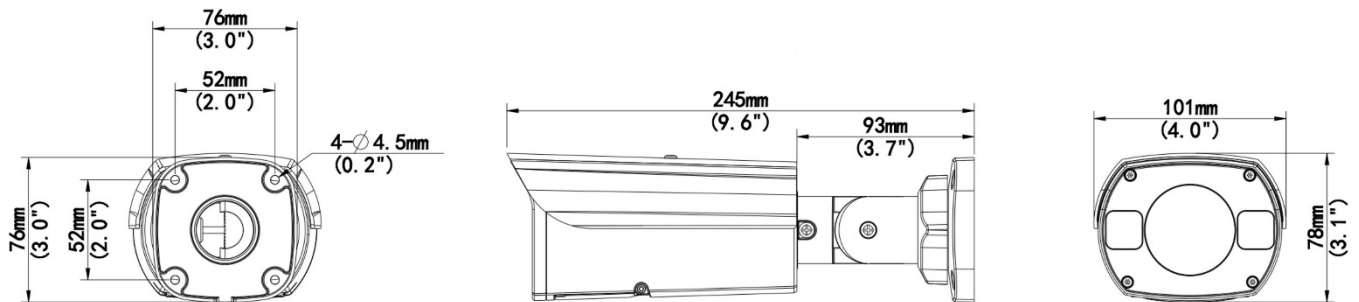

Power	DC 12V±25%, PoE (IEEE 802.3af)
	Power consumption: Max 10.5W
Power Interface	Ø 5.5mm coaxial power plug
Dimensions (L × W × H)	245 × 86 × 72mm
Weight	0.92kg
Material	Metal
Working Environment	-30°C ~ +60°C, Humidity: ≤95% RH (non-condensing)
Storage Environment	-30°C ~ +60°C, Humidity: ≤95% RH (non-condensing)
Surge Protection	6KV

## Dimension