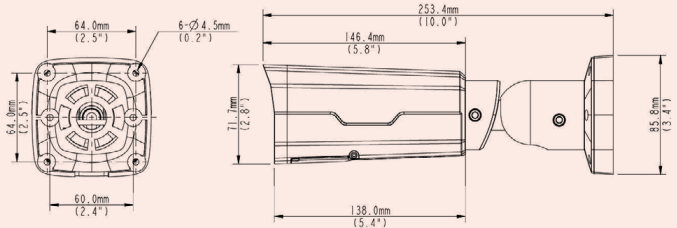

Specifications

Sensor	1/2.8", 2 megapixel, progressive scan CMOS
Shutter	Auto/Manual, 1/6~1/100000 s
Lens	2.8~12mm @F1.6 ; Angle of view: 94° ~ 28°
Zoom/Focus	Motor drive
Min. Illumination	Colour: 0.002 Lux (F1.6, AGC ON), 0 Lux with IR
Day/Night	IR-cut filter with auto switch (ICR)
IR Range	50m IR range
S/N	>52dB
WDR	Optical WDR (up to 120 dB)
Max. Resolution	1920 x 1080
Video Compression	H.265 + Smart Encode, H.264, MJPEG
Frame Rate	1080P (1920*1080): Max. 30 fps; 720P (1280*720): Max. 30 fps; D1 (720*576): Max. 25 fps
9:16 Corridor Mode / ROI	Supported / Supported
Video Streaming	Triple
OSD	Up to 8 OSDs
Privacy Mask	Up to 4 areas
Behavior Detection	Intrusion, crossing line, motion detection (22x18 grid / 4 area)
Exception Detection	Audio detection
Intelligent Identification	Face detection
Statistical Analysis	People counting
Audio Compression	G.711a/G.711u
Two-way audio	Supported
Storage	Micro SD, up to 128 GB with ANR (Automatic Network Recovery) Function
Protocols	L2TP, IPv4, IPv6, IGMP, ICMP, ARP, TCP, UDP, DHCP, PPPoE, RTP, RTSP, RTCP, DNS, DDNS, NTP, FTP, UPnP, HTTP, HTTPS, SMTP, SIP, STUN, 802.1x, (Telnet default: OFF)
Compatible Integration	ONVIF, API
Audio I/O	Audio cable, Input: impedance 35 kΩ; 2 V [p-p], Output: impedance 600 Ω; 2 V [p-p]
Alarm I/O	1/ 1
Network	1 RJ45 10M/100M Base-TX Ethernet
Video Output	1 BNC, impedance 75 Ω; amplitude 1 V [p-p]
Housing Material	Cast Aluminium
Power	12 V DC $\pm 25\%$, or PoE (IEEE802.3 af), Power consumption: Max. 9W
Dimensions (Ø x H), Weight	253.4 x 86 x 71.7 mm, 1kg
Working Environment	-35°C ~ $+60^{\circ}\text{C}$, Humidity $\leq 95\%$ RH(non-condensing)
Vandal Resistant	IK10
Ingress Protection	IP67