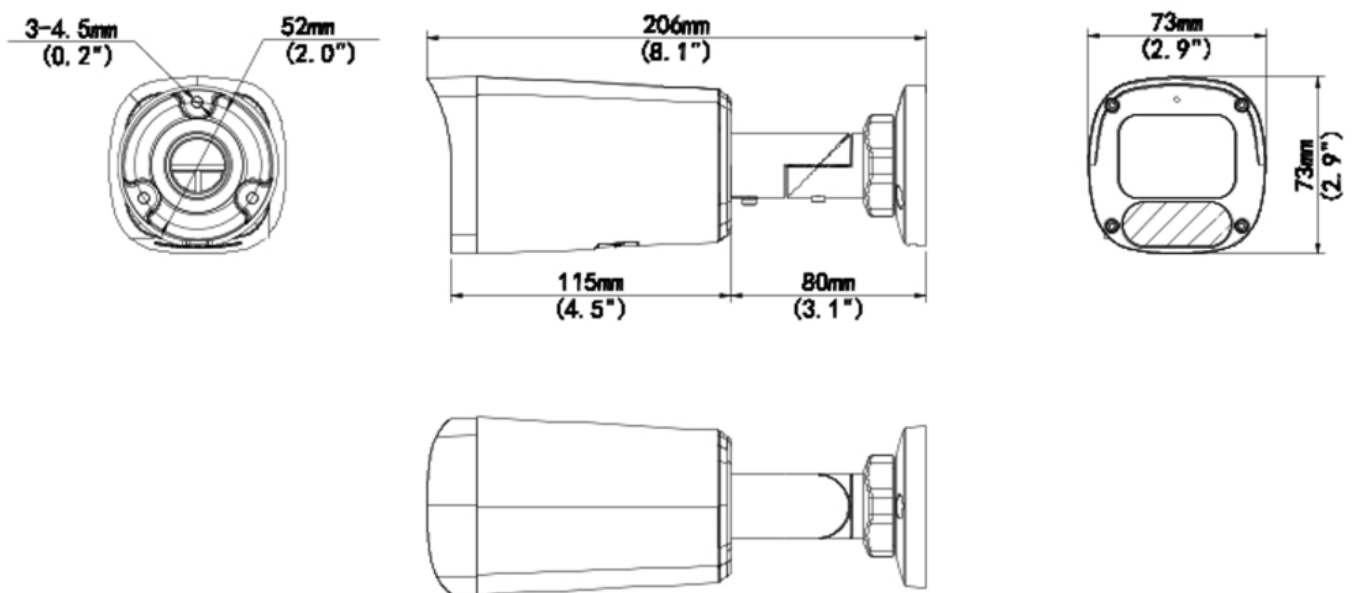

Network	1x RJ45 10M/100M Base-TX Ethernet
Certification	
EMC	CE-EMC (EN 55032, EN 61000-3-3, EN IEC 61000-3-2, EN 55035) FCC (FCC 47 CFR part15 B)
Safety	CE LVD (EN 62368-1) UL/CUL (UL 62368-1, CAN/CSA C22.2 No. 62368-1)
Environment	CE-RoHS (2011/65/EU;(EU)2015/863); WEEE (2012/19/EU)
Protection	IP67 (IEC 60529)
General	
Power	DC 12V ±25%, PoE (IEEE 802.3af) Power consumption: Max 6W
Power Interface	Ø 5.5mm coaxial power plug
Dimensions	206 x 73 x 73mm
Weight	0.48kg
Material	Graphene + Metal
Working Environment	-30 °C ~ 60 °C, Humidity: ≤95% RH (non-condensing)
Storage Environment	-30 °C ~ 60 °C, Humidity: ≤95% RH (non-condensing)
Surge Protection	4kV
Reset Button	Support
Web Client Language	English, Hungarian, Slovak, Croatian, Serbia, Romanian, Italian, Slovenia

Dimensions