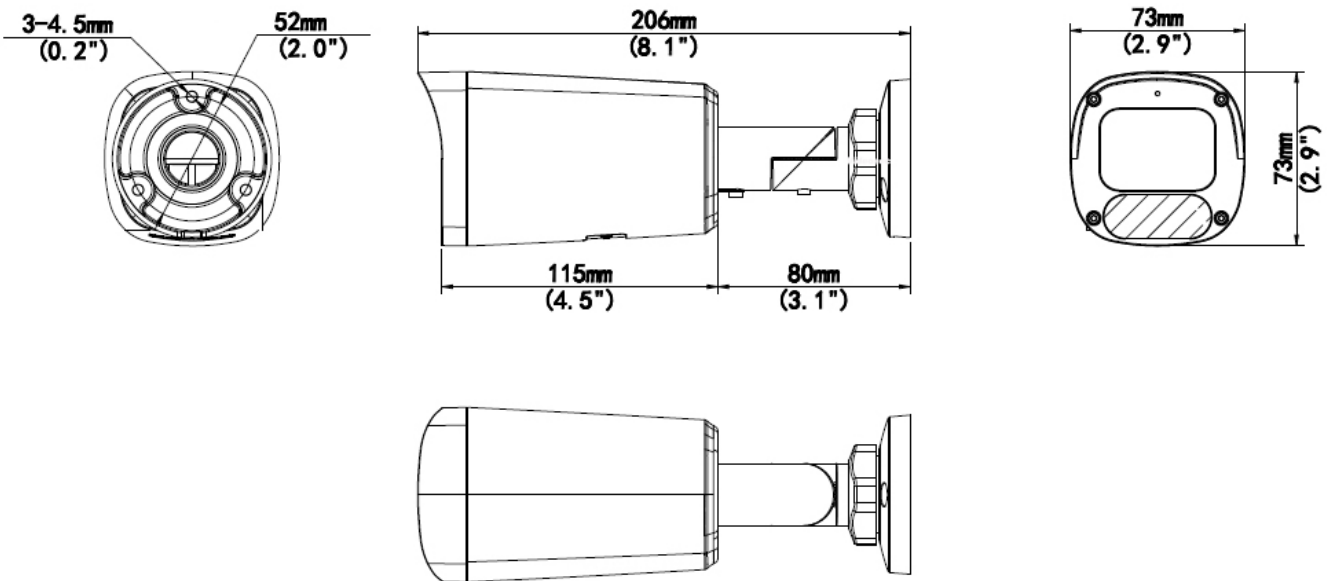

Dimensions