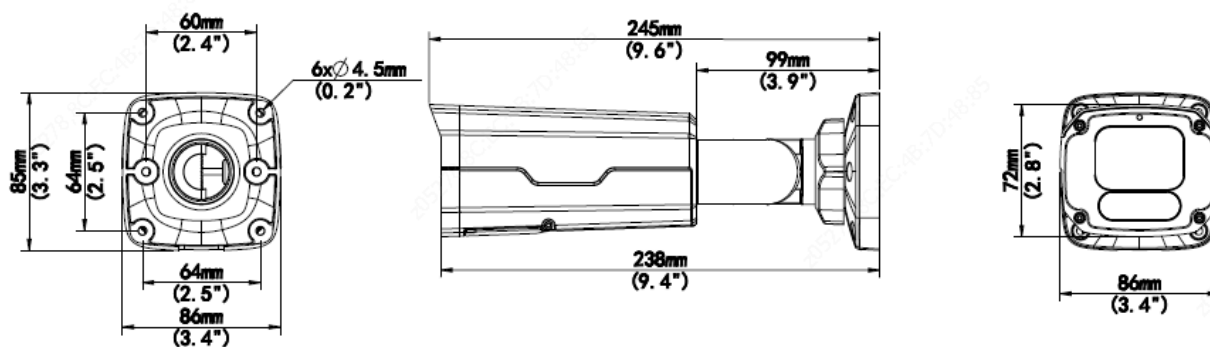

General

Power	DC 12V±25%, PoE (IEEE 802.3af)
	Power consumption: Max 11W
Power Interface	Ø 5.5mm coaxial power plug
Dimensions (L × W × H)	245 × 86 × 85mm
Weight	0.86kg
Material	Metal
Working Environment	-30°C ~ 60°C, Humidity: ≤95% RH (non-condensing)
Storage Environment	-30°C ~ 60°C, Humidity: ≤95% RH (non-condensing)
Surge protection	4KV
Reset Button	Supported
Protection	Ingression protection: IP67 Vandal resistant: IK10

Dimensions

Accessories