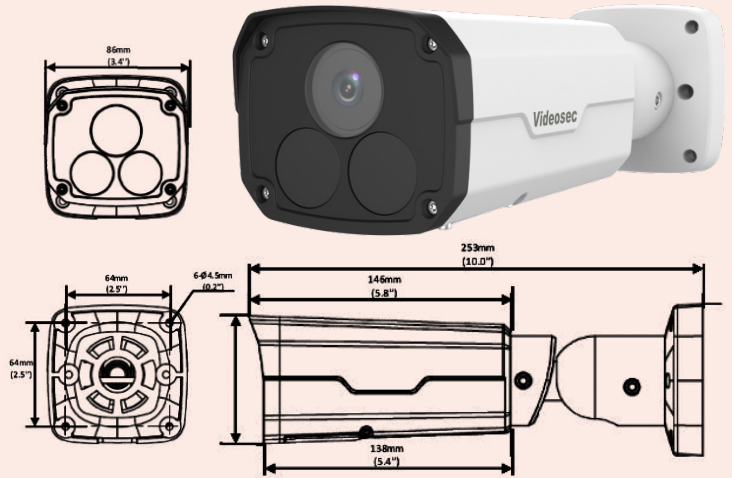

## 2MP Starlight IR Fixed Bullet Network PoE Camera

- Starlight illumination, F1.2 lens
- Day/night functionality
- Smart IR , up to 50 m IR distance
- 3D DNR (Digital Noise Reduction)
- H.265, H.264, MJPEG triple streams + Smart Encoding
- Embedded smart algorithm
- ROI (Region of Interest)
- 9:16 corridor format
- ONVIF Conformance
- Wide temperature range: -35°C to +60°C
- Wide voltage range of  $\pm 25\%$
- IP67
- Junction Box: JB07-A-IN