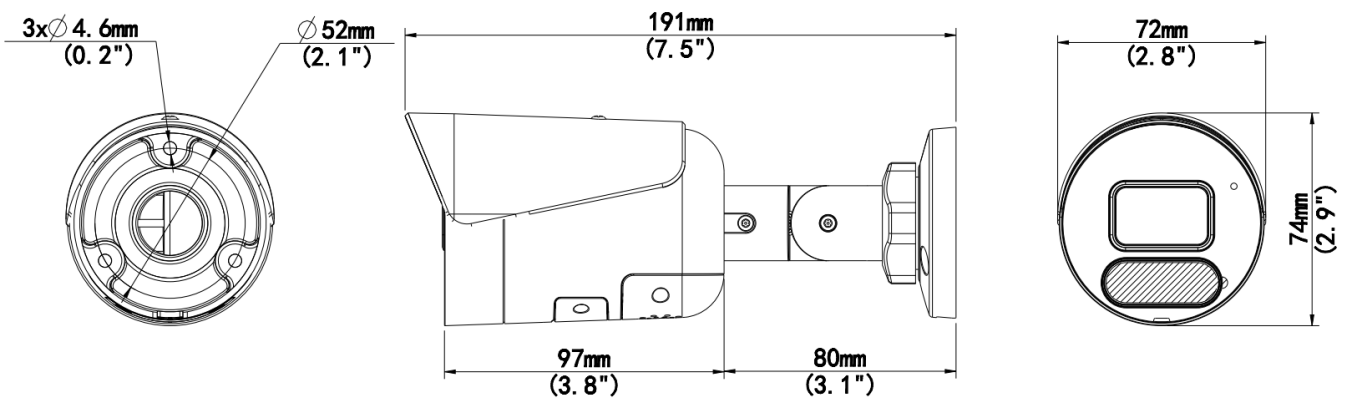

Dimensions (L x W x H)	191x 75 x 74mm
Weight	0.41kg
Material	Metal
Working Environment	-30°C ~ 60°C, Humidity: ≤95% RH (non-condensing)
Storage Environment	-30°C ~ 60°C, Humidity: ≤95% RH (non-condensing)
Surge Protection	4kV
Reset Button	Supported

## Dimensions