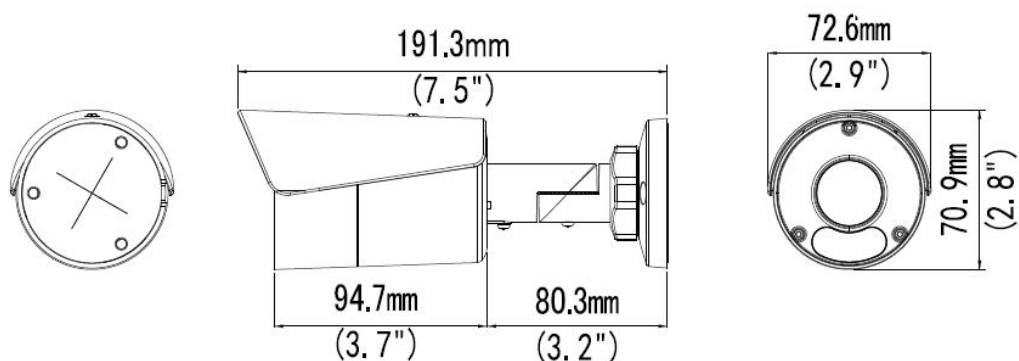

Smart	
Behavior Detection	Intrusion detection (1 area), Human Body detection
General function	Watermark, IP Address Filtering, Tampering Alarm, Access Policy, ARP Protection, RTSP Authentication, User Authentication
Network	
Protocols	IPv4, IGMP, ICMP, ARP, TCP, UDP, DHCP, RTP, RTSP, RTCP, RTMP, DNS, DDNS, NTP, FTP, UPnP, HTTP, HTTPS, SMTP, SSL
Compatible Integration	ONVIF (Profile S, Profile T), API
Client	Guard Station Guard Viewer Guard Live
Web Browser	Plug-in required live view: IE9+, Chrome 41 and below, Firefox 52 and below
	Plug-in free live view: Chrome 57.0+, Firefox 58.0+, Edge 16+, Safari 11+
Interface	
Network	10/100M Base-TX Ethernet
Certifications	
Certifications	CE: EN 60950-1 UL: UL60950-1 FCC: FCC Part 15
General	
Power	DC 12V±25%, PoE (IEEE 802.3af)
	Power consumption: Max 6W
Dimensions(L × W × H)	191.3×72.6×70.9mm
Net Weight	0.5kg
Material	Sun shield: plastic Front cover: plastic Body: metal Bracket: metal Bottom plate: metal
Working Environment	-30°C ~ 60°C, Humidity: ≤95% RH (non-condensing)
Storage Environment	-30°C ~ 60°C, Humidity: ≤95% RH (non-condensing)
Surge Protection	2KV
Ingress Protection	IP67

Dimensions