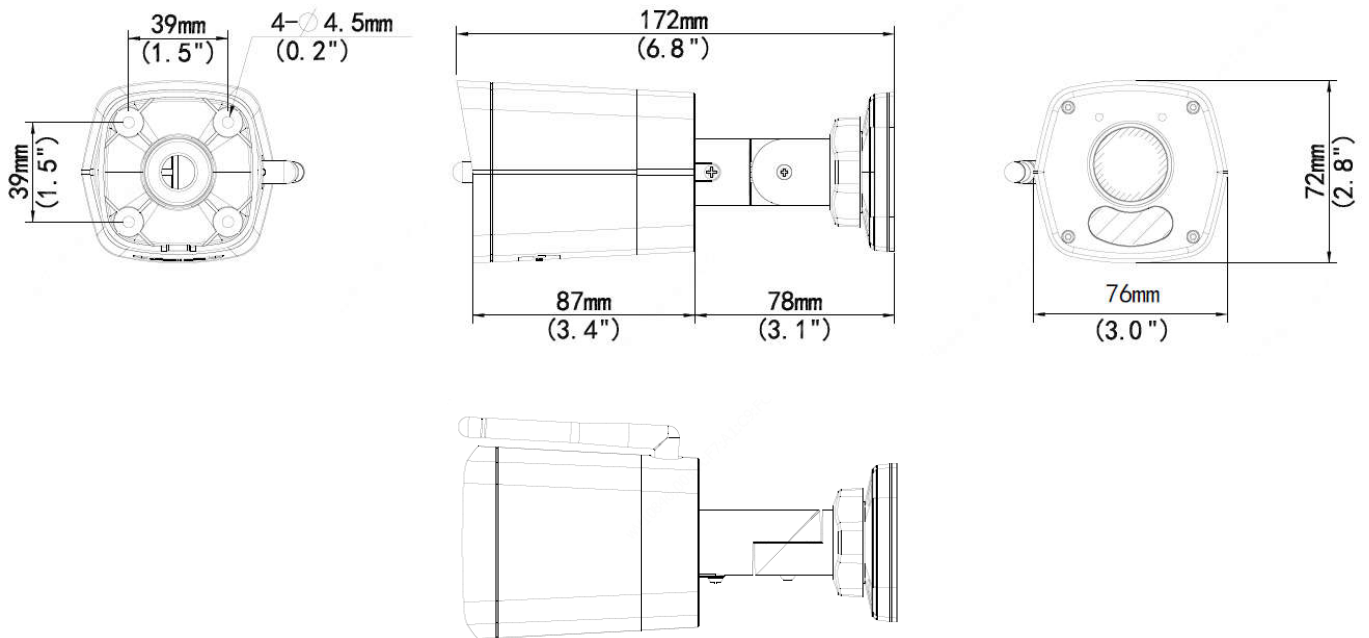

General	
Power	DC 12V±25%
	Power consumption: Max 4.0 W
Power Interface	Ø 5.5mm coaxial power plug
Dimensions (L x W x H)	172 x 76 x 72 mm
Weight	0.25 kg
Material	Metal + Plastic
Working Environment	-30°C ~ +60°C, Humidity: ≤95% RH (non-condensing)
Storage Environment	-30°C ~ +60°C, Humidity: ≤95% RH (non-condensing)
Surge Protection	4KV
Reset Button	Supported
Ingress Protection	Ingression protection: IP67

Dimensions

Accessories

TR-UP06-B-IN

TR-JB05-A-IN

TR-UP06-C-IN

TR-A01-IN