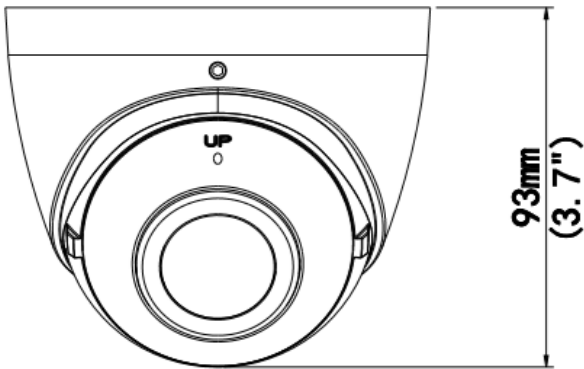

## Specifications

IPP-3605IQ-17A					
<b>Camera</b>					
Sensor	1/2.7", 5.0 megapixel, progressive scan, CMOS				
Minimum Illumination	Colour: 0.01lux (F2.0, AGC ON) 0 lux with IR on				
Day/Night	IR-cut filter with auto switch (ICR)				
Shutter	Auto/Manual, 1 ~ 1/100000s				
Adjustment angle	Pan: 0° ~ 360°	Tilt: 0° ~ 75°		Rotate: 0° ~ 360°	
WDR	120dB				
S/N	>56dB				
<b>Lens</b>					
Lens	1.68mm@F2.0				
Iris	Fixed				
Field of View (H)	180°				
Field of View (V)	100°				
Field of View (O)	180°				
<b>DORI</b>					
DORI Distance	Lens (mm)	Detect (m)	Observe (m)	Recognize (m)	Identify (m)
	1.68	37.8	15.1	7.6	3.8
<b>Illuminator</b>					
IR Range	Up to 20m IR range				
Wavelength	850nm				
IR On/Off Control	Auto/Manual				
<b>Video</b>					
Video Compression	Ultra 265, H.265, H.264, MJPEG				
H.264 code profile	Baseline profile, Main profile, High profile				
Frame Rate	Main Stream: 5MP (2880*1620), Max 30fps; 4MP (2560*1440), Max 30fps; 1080P (1920*1080), Max 30fps; Sub Stream: 1080P (1920*1080), Max 30fps; 720P (1280*720), Max 30fps; D1 (720*576), Max 30fps; 640*360, Max 30fps; 2CIF(704*288), Max 30fps; CIF(352*288), Max 30fps; Third Stream: D1 (720*576), Max 30fps; 640*360, Max 30fps; 2CIF(704*288), Max 30fps; CIF(352*288), Max 30fps;				
Video Bit Rate	128 Kbps~10 Mbps				
Video Stream	Triple streams				
OSD	Up to 8 OSDs				
Privacy Mask	Up to 4 areas				
ROI	Up to 8 areas				
<b>Image</b>					
White Balance	Auto/Outdoor/Fine Tune/Sodium Lamp/Locked/Auto2				
Digital Noise Reduction	2D/3D DNR				
Smart IR	Support				
Flip	Normal/ Flip Vertical/ Flip Horizontal/180°				
Dewarping	Support				
HLC	Support				
BLC	Support				
Defog	Digital Defog				
<b>Intelligent</b>					

## Dimensions