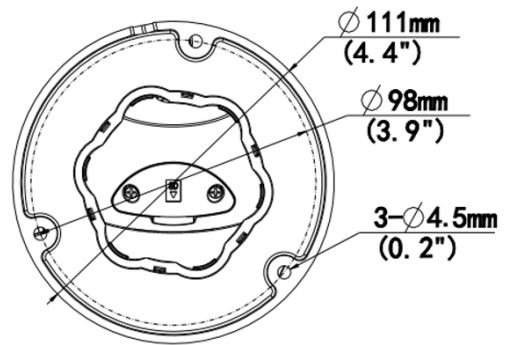

## Specifications

IPP-3605IQ-17A					
<b>Camera</b>					
Sensor	1/2.7", 5.0 megapixel, progressive scan, CMOS				
Minimum Illumination	Colour: 0.01lux (F2.0, AGC ON) 0 lux with IR on				
Day/Night	IR-cut filter with auto switch (ICR)				
Shutter	Auto/Manual, 1 ~ 1/100000s				
Adjustment angle	Pan: 0° ~ 360°	Tilt: 0° ~ 75°		Rotate: 0° ~ 360°	
WDR	120dB				
S/N	>56dB				
<b>Lens</b>					
Lens	1.68mm@F2.0				
Iris	Fixed				
Field of View (H)	180°				
Field of View (V)	100°				
Field of View (O)	180°				
<b>DORI</b>					
DORI Distance	Lens (mm)	Detect (m)	Observe (m)	Recognize (m)	Identify (m)
	1.68	37.8	15.1	7.6	3.8
<b>Illuminator</b>					
IR Range	Up to 20m IR range				
Wavelength	850nm				
IR On/Off Control	Auto/Manual				
<b>Video</b>					
Video Compression	Ultra 265, H.265, H.264, MJPEG				
H.264 code profile	Baseline profile, Main profile, High profile				
Frame Rate	Main Stream: 5MP (2880*1620), Max 30fps; 4MP (2560*1440), Max 30fps; 1080P (1920*1080), Max 30fps; Sub Stream: 1080P (1920*1080), Max 30fps; 720P (1280*720), Max 30fps; D1 (720*576), Max 30fps; 640*360, Max 30fps; 2CIF(704*288), Max 30fps; CIF(352*288), Max 30fps; Third Stream: D1 (720*576), Max 30fps; 640*360, Max 30fps; 2CIF(704*288), Max 30fps; CIF(352*288), Max 30fps;				
Video Bit Rate	128 Kbps~10 Mbps				
Video Stream	Triple streams				
OSD	Up to 8 OSDs				
Privacy Mask	Up to 4 areas				
ROI	Up to 8 areas				
<b>Image</b>					
White Balance	Auto/Outdoor/Fine Tune/Sodium Lamp/Locked/Auto2				
Digital Noise Reduction	2D/3D DNR				
Smart IR	Support				
Flip	Normal/ Flip Vertical/ Flip Horizontal/180°				
Dewarping	Support				
HLC	Support				
BLC	Support				
Defog	Digital Defog				
<b>Intelligent</b>					

## Dimensions