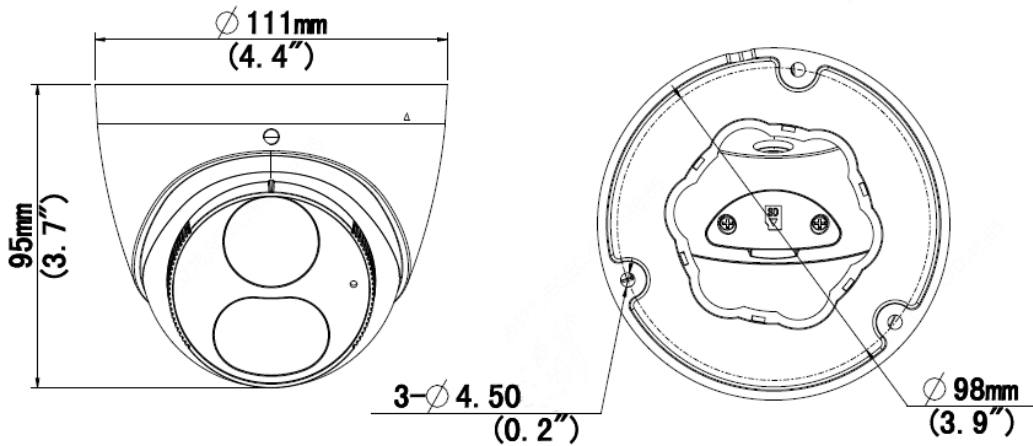

Weight	0.48kg
Material	Metal + Plastic
Working Environment	-30°C ~ +60°C, Humidity: ≤95% RH (non-condensing)
Storage Environment	-30°C ~ +60°C, Humidity: ≤95% RH (non-condensing)
Surge Protection	4KV
Reset Button	N/A
Protection	Ingression protection: IP67

Dimensions

Accessories

TR-JB03-G-IN

TR-WM03-D-IN

TR-UP06-IN

TR-A01-IN

TR-SE24-IN

TR-SE24-A-IN

TR-CM24-IN