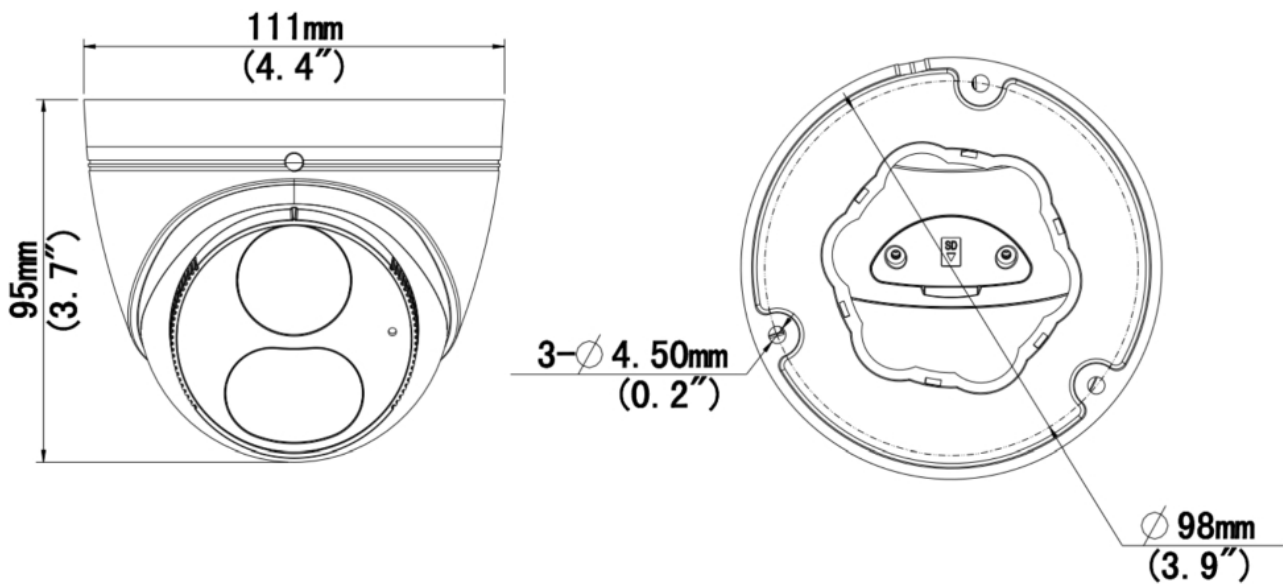

General	
Power	DC 12V ± 25%, PoE (IEEE 802.3af) Power consumption: Max 8W
Power Interface	Ø 5.5mm coaxial power plug
Dimensions	Ø 111 x 95mm
Weight	0.29kg
Material	Metal + Plastic
Working Environment	-30 °C ~ 60 °C, Humidity: ≤95% RH (non-condensing)
Storage Environment	-30 °C ~ 60 °C, Humidity: ≤95% RH (non-condensing)
Surge Protection	4kV

Dimensions