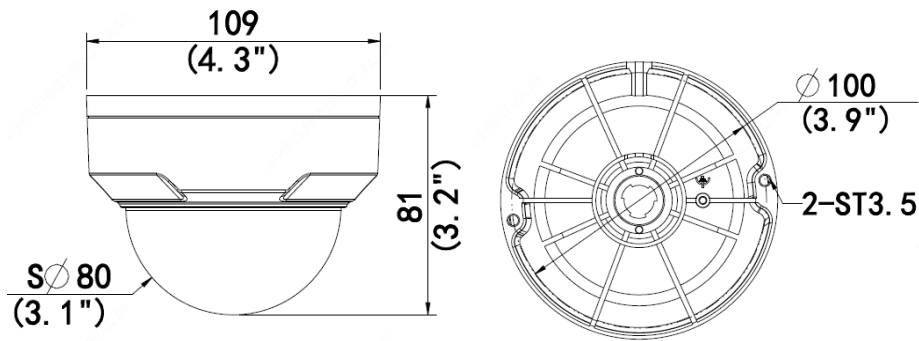

## Specifications

IPD-325IQ-28S					
<b>Camera</b>					
Sensor	1/2.7", 5.0 megapixel, progressive scan, CMOS				
Lens	2.8mm@F1.6				
Iris	Fixed				
DORI Distance	Lens (mm)	Detect (m)	Observe (m)	Recognize (m)	Identify (m)
	2.8	63.0	25.2	12.6	6.3
	4.0	90.0	36.0	18.0	9.0
Angle of View (H)	97.7°				
Angle of View (V)	68.5°				
Angle of View (O)	127.1°				
Shutter	Auto/Manual, 1 ~ 1/100000s				
Adjustment angle	Pan: 0°~355°		Tilt: 0°~80°		Rotate: 0°~355°
Min. Illumination	Colour: 0.003lux (F1.6, AGC ON) 0 lux with IR				
WDR	120dB				
Day/Night	IR-cut filter with auto switch (ICR)				
S/N	>56dB				
IR Range	Up to 50m IR range				
Wavelength	850nm				
IR On/Off Control	Auto/Manual				
Defog	Digital Defog				
<b>Video</b>					
Video Compression	Ultra 265, H.265, H.264, MJPEG				
Frame Rate	Main Stream: 5MP (2592*1944), Max 20fps; 4MP (2560*1440), Max 30fps; Sub Stream: 2MP (1920*1080), Max 30fps; Third Stream: D1 (720*576), Max 30fps				
Video Bit Rate	128 Kbps~16 Mbps				
ROI	Supported				
Video stream	Triple streams				
OSD	Up to 8 OSDs				

### Dimensions