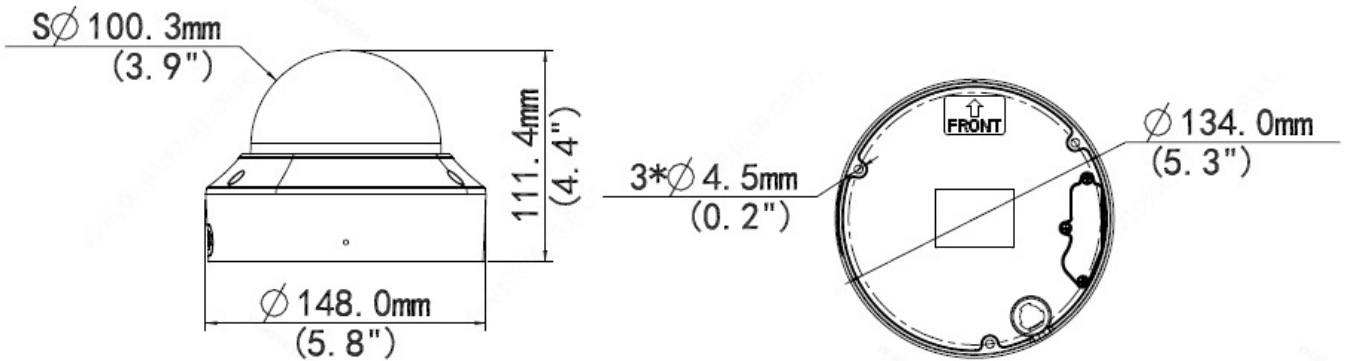

Dimensions

Accessories

TR-SE24-IN

TR-CM24-IN

Junction Mount	Pole Mount
TR-JB04-C-IN	TR-WM04-IN(TR-JB07/WM04-B-IN)+TR-UP06-IN
TR-FM152-A-IN	TR-CM24-IN+TR-JB04-C-IN