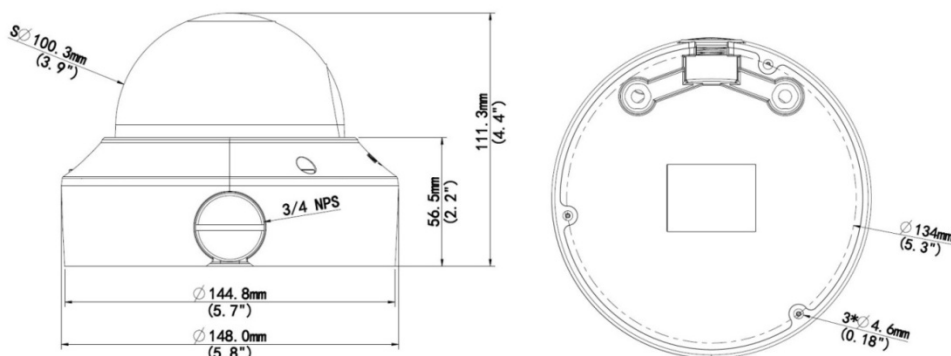

### Structure

- Wide temperature range: -40°C to 60°C

- Wide voltage range of  $\pm 25\%$
- IK10 vandal resistant
- IP67
- 3-Axis

## Specifications

IPD-3234L-28ZD					
Camera					
Sensor	1/3", 4.0 megapixel, progressive scan, CMOS				
Lens	2.8~12 mm, motorized zoom lens with auto focus				
DORI Distance	Lens	Detect(m)	Observe(m)	Recognize(m)	Identify(m)
	2.8mm	63	25.2	12.6	6.3
	12mm	270	108	54	27
Angle of View (H)	28.4°~106.9°				
Angle of View (V)	16.4°~55.3°				
Angle of View (O)	34.9°~138.9°				
Adjustment angle	Pan: 0°~360°		Tilt: 0°~80°		Rotate:0°~360°
Shutter	Auto/Manual, 1~1/100000 s				
Minimum Illumination	Colour: 0.01Lux (F1.6 AGC ON) 0 Lux with IR				
Day/Night	IR-cut filter with auto switch (ICR)				
Digital noise reduction	2D/3D DNR				
IR Range	Up to 30m IR range				
Wavelength	850nm				
IR On/Off Control	Auto/Manual				
Defog	Digital Defog				
WDR	DWDR				
Video					
Video Compression	Ultra 265, H.265, H.264, MJPEG				
H.264 code profile	Baseline profile, Main Profile, High Profile				
Frame Rate	Main Stream:4MP (2592x1520): Max. 20fps; Sub Stream:720P (1280*720): Max. 20 fps; Third Stream: D1 (704x576): Max. 20fps				
Video Bit Rate	128 kbps~16 Mbps				
OSD	Up to 4 OSDs				
Privacy Mask	Up to 4 areas				
ROI	Up to 2 areas				
Motion Detection	Up to 4 areas				
Image					
White Balance	Auto/Outdoor/Fine Tune/Sodium Lamp/Locked/Auto2				
Digital noise reduction	2D/3D DNR				
Smart IR	Support				
Flip	Normal/Vertical/Horizontal/180°				

## Dimensions