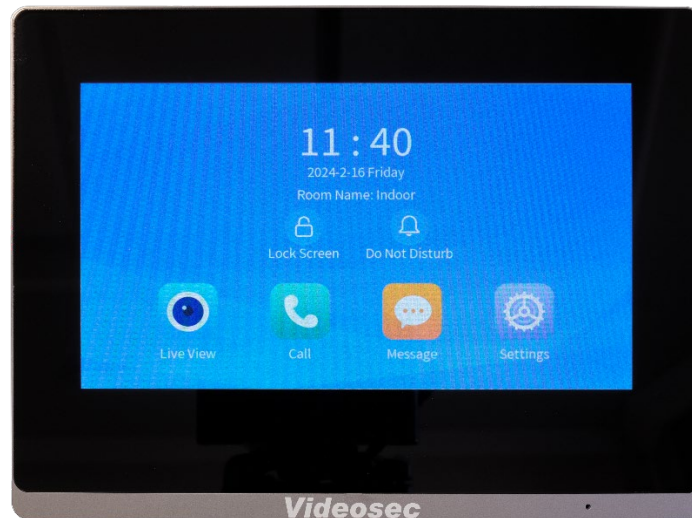

IDI-701W Indoor Station

Overview

IDI-701W indoor station is one of the terminals in the digital building intercom system, with functions of video intercom, security alarm, network camera monitoring, etc., providing a safe and comfortable living environment for residents. It can be widely used in building systems such as smart communities, public security, and parks.

Key Features

- Rugged ABS casing and glass panel.
- 7" HD touch screen (1024*600).
- Support wired and Wi-Fi LAN connection
- Batch configuration transfer.
- Remote opening of linked door stations, one-key opening.
- Support up to 128Gb MicroSD card for Snapshoots
- Network camera monitoring with Private protocol
- Support 12VDC and PoE power supply

Specifications

	IDI-701W
Screen resolution	1024×600
Screen	7-inch ultra-thin TFT LCD screen
Operation system	Linux
Audio quality	Noise suppression,echo cancellation and AGC
Audio input	1 built-in omnidirectional microphone
Audio output	1 built-in speaker
Audio compression standard	MP3 G711
Audio compression rate	128Kbps
Protocol	Private protocol
Network	100Mbps network port, supports IEEE802.3af PoE power supply
Interface	Power*1, Network*1, Wi-Fi*1, RS-485*1, IO output*2, IO input*8, TF card slot*1
Power	DC12V±25%, IEEE802.3af, Standard PoE
Operating environment	-10°C to +55°C, 10% to 90%, non-condensing, indoor
Dimensions (L×H×W)	193.2mm×143.4mm×24.3mm
Weight	377g