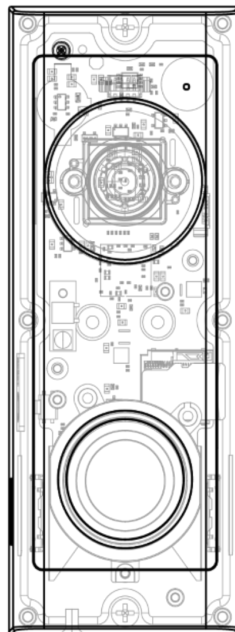

IP Video Doorbell

DBIP-1-W

Key Features

Crystal-Clear 1080P HD Video

Wi-Fi Connection

Noise-Free Two-Way talk

Adjustable Human Body Detection

Instantaneous Alert and Answer

Infrared Night Vision

IP65 Weather-Resistant

Specifications

Camera	Sensor	2.0 megapixel, progressive scan, CMOS
	Lens	2.0mm@F2.0
	Angle of View (H)	160°
	Angle of View (V)	83°
	Minimum Illumination	Colour: 0.02Lux (F2.0, AGC ON) 0Lux with IR on
	Day/Night	IR-cut filter with auto switch (ICR)
	IR Range	Up to 5m IR range
	WDR	DWDR
Video	Video Compression	H.265, H.264
	H.264 code profile	Baseline Profile, Main Profile
	Frame Rate	Main Stream: 1080P (1920*1080), Max 25fps; Sub Stream: 4CIF (704*576), Max 25fps
	Human Body Detection	Supported
Storage	Edge Storage	Micro SD, up to 128GB
Wi-Fi	Wireless Standards	IEEE 802.11b/g/n
	Frequency Range	2.4GHz ~ 2.4835GHz
Interface	Built-in Mic	Supported
	Built-in Speaker	Supported
	Audio Compression	G.711
	Sampling Rate	8kHz
	Indicator light	Supported
General	Power	AC 16-24V and DC 12V
		Power consumption: Max 5.5W
	Dimensions (L × W × H)	46.8 × 23.5 × 123.2mm
	Weight	0.11kg
	Working Environment	-30°C ~ 50°C, Humidity: ≤95% RH(non-condensing)
	Ingress Protection	IP65
	Reset Button	Supported
Call Button	Supported	

Dimensions