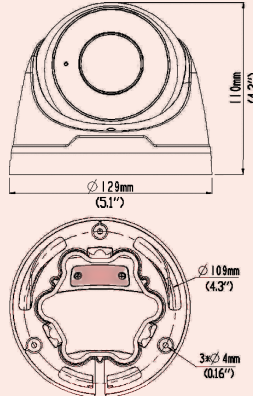

Specifications

Sensor	1/2.9", 2.0 megapixel, progressive scan CMOS
Shutter	Auto/Manual, 1/6~1/100000 s
Lens	2.7~12 mm@F1.4; Angle of View (H): 94° (wide) ~28° (tele)
Zoom/Focus	Motor drive
Min. Illumination	Colour: 0.005 Lux (F1.4, AGC ON), 0 Lux with IR
Day/Night	IR-cut filter with auto switch (ICR)
IR Range	Up to 35m IR range
S/N	>52dB
WDR	Optical WDR (up to 120 dB)
Max. Resolution	1920 x 1080
Video Compression	H.265 + Smart Encode, H.264, MJPEG
Capture Collect Mode	1080P (1920 x 1080) @30 fps; 1080P (1920 x 1080) @25fps sensor readout
9:16 Corridor Mode / ROI	Supported / Supported
Video Streaming	Triple
OSD	Up to 8 OSDs
Privacy Mask	Up to 8 areas
Behavior Detection	Intrusion, crossing line, motion detection (22x18 grid / 4 area)
Exception Detection	Audio detection
Intelligent Identification	Face detection, Defocus, Scene Change
Statistical Analysis	People counting
General functions	Watermark, IP Address Filtering, Tampering Alarm, Access Policy, ARP Protection, RTSP Authentication, User Authentication
Audio Compression	G.711a/G.711u
Built In Microphone	Supported
Edge Storage	Micro SD, up to 128 GB with ANR (Automatic Network Recovery) Function
Protocols	L2TP, IPv4, IPv6, IGMP, ICMP, ARP, TCP, UDP, DHCP, PPPoE, RTP, RTSP, RTCP, DNS, DDNS, NTP, FTP, UPnP, HTTP, HTTPS, SMTP, SIP, STUN, 802.1x, (Telnet default: OFF)
Compatible Integration	ONVIF, API
Network	1 RJ45 10M/100M Base-TX Ethernet
Power	12 V DC $\pm 25\%$, or PoE (IEEE802.3 af), Power consumption: Max. 8.16 W
Dimensions (Ø x H), Weight	Ø129 x 110 mm, 0.67 kg
Working Environment	-40°C ~ $+60^{\circ}\text{C}$, Humidity $\leq 95\%$ RH(non-condensing)
Ingress Protection	IP67
Vandal Resistance	IK10