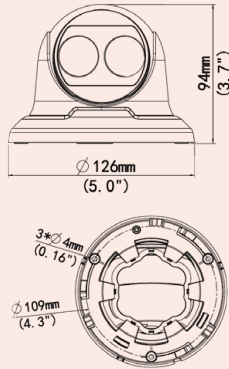

Specifications

Sensor	1/3", 4 megapixel, progressive scan, CMOS
Shutter	Auto/Manual, 1/6~1/100000 s
Lens	2.8mm@F1.8, Angle of view(H): 101.8°
Adjustment Range	Pan: 0° ~360°, Tilt: 0° ~ 90°, Rotation: 0° ~ 360°
Min. Illumination	Colour: 0.02 Lux (F1.8, AGC ON), 0 Lux with IR
Day/Night	IR-cut filter with auto switch (ICR)
IR Range	Up to 30m IR range
AWB (Auto white balance)	auto/manual
Gain Control	auto/manual
Noise Reduction	2D/3D
WDR	120 dB
Max. Resolution	2592×1520
Video Compression	H.265 + Smart Encode, H.264, MJPEG
Frame rate	4MP (2592×1520): Max. 20 fps; 4MP (2560×1440): Max. 25 fps; 3MP (2048×1520): Max. 30 fps; 1080P (1920×1080): Max. 30 fps
9:16 Corridor Mode / ROI	Supported / Supported
Video Streaming	Triple
OSD	Up to 8 OSDs
Privacy Mask	Up to 8 areas
Behavior Detection	Intrusion, crossing line, Defocus, Scene Change, motion detection (22x18 grid / 4 area)
Intelligent Identification	Face detection
Statistical Analysis	People counting
General functions	Watermark, IP Address Filtering, Tampering Alarm, Access Policy, ARP Protection, RTSP Authentication, User Authentication
Protocols	L2TP, IPv4, IPv6, IGMP, ICMP, ARP, TCP, UDP, DHCP, PPPoE, RTP, RTSP, RTCP, DNS, DDNS, NTP, FTP, UPnP, HTTP, HTTPS, SMTP, SIP, STUN, 802.1x, (Telnet default: OFF)
Compatible Integration	ONVIF(Profile S), API
Network	1 RJ45 10M/100M Base-TX Ethernet
Power	12 V DC $\pm 25\%$, or PoE (IEEE802.3 af), Power consumption: Max. 5.5 W
Dimensions (Ø x H), Weight	Ø126 x 94 mm, 0.45 kg)
Working Environment	-35°C ~ +60°C, Humidity $\leq 95\%$ RH(non-condensing)
Ingress Protection	IP67