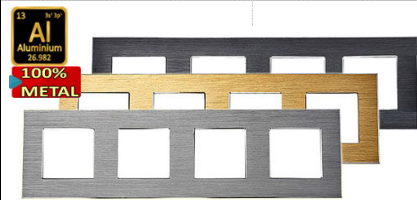

**MODULAR, Capacitive Crystal Glass Frames with Following Metal Base**

**Luxury, Aluminum Frame for Touch Wall Switch/Sockets recessed EU module with Following IRON Frame Base**

Caves 47x47mm,  
**1 Cave = 25PCS/CTN, 0.00014m³/0.11Kg/pcs.**  
**2 Cave = 14PCS/CTN, 0.00026m³/0.18Kg/pcs.**  
**3 Cave = 15PCS/CTN, 0.00035m³/0.27Kg/pcs.**  
**4 Cave = 7PCS/CTN, 0.00052m³ / 0.36Kg/pcs.**