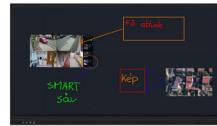

Description

Apr 08 2024

Model

HUF

4K Interactive Touch Screen Monitors

1. **Smart Interactive Display, 4K**
2. **Metal housing, 4mm AG anti-glare tempered glass**, and ultra-thin and ultra-narrow appearance
     - IR (Infrared Ray) touch technology, supports **20 points writing**.
   - Support to mark up images in realtime and make notes, built-in Android writing software
   - Provides a natural-feeling drawing experience when using a **passive pen or finger**
     - Smart sidebar menu
   - Supports up to **two-way screen sharing** between client devices via Wifi
   - **Built-in Android system** and optional with Pluggable PC Module
     - Front USB 3.0 ports for quick connection of USB memories
     - **Built-in Wi-Fi (2.4GHZ/5GHZ)**
       - Brightness: 350 cd/m2
       - Contrast:1100:1
       - Response Time: 8 ms
       - **Built-in 32GB eMMC**
   - Input Interface: HDMIx3, VGAx1, AUDIO INx1, YPBPRx1, AV INx1, TOUCH-USBx2, OPSx1, USBx4
   - Output Interface:AV OUTx1, SPDIFx1, Earphone OUTx1
     - Control Interface:RS232x1, WLANx1, LANx1
       - Speaker: 2x10W

65" ultra-HD display
3840x2160 resolution (4K)
Size: 1481.09x913.21x94.8 mm
Netto Weight: 45 kg