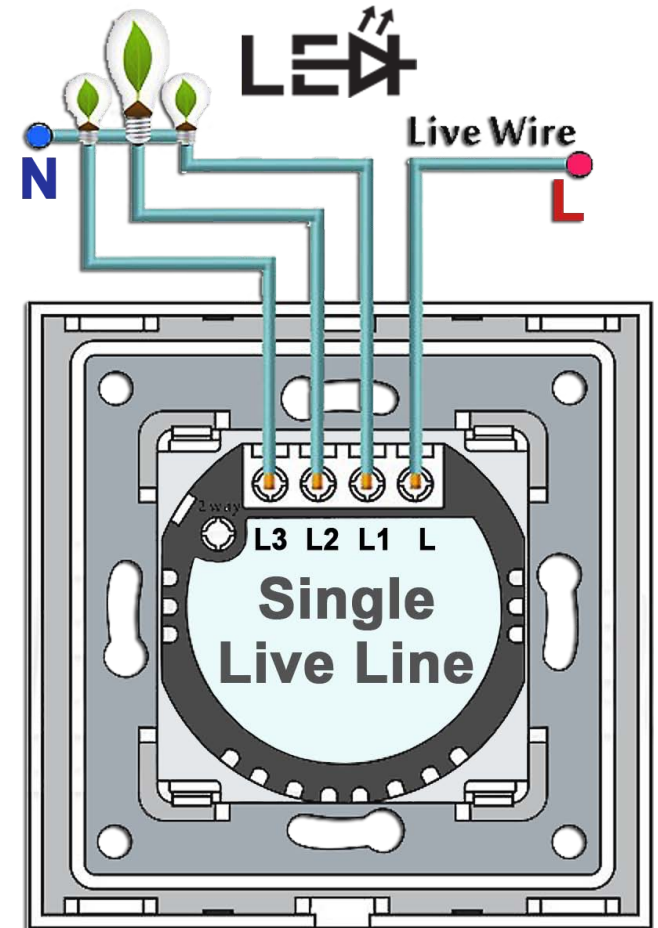

Crystal Glass

Modular Structure

Materials We Use

Toughened **glass panel**, no hurt even broken

Pure copper wire screws

Phosphor copper parts for socket

304 stainless screws for installation

Phosphor copper parts for switch

Toshiba Diode

UniOhm Chip resistor for touch switch

Remote Touch Switch - Single Live Line - self powered

**EU-DIN
standard**

Equipped with
RELAY
250V 10A

RF433MHz

RF433MHz

INTERNET