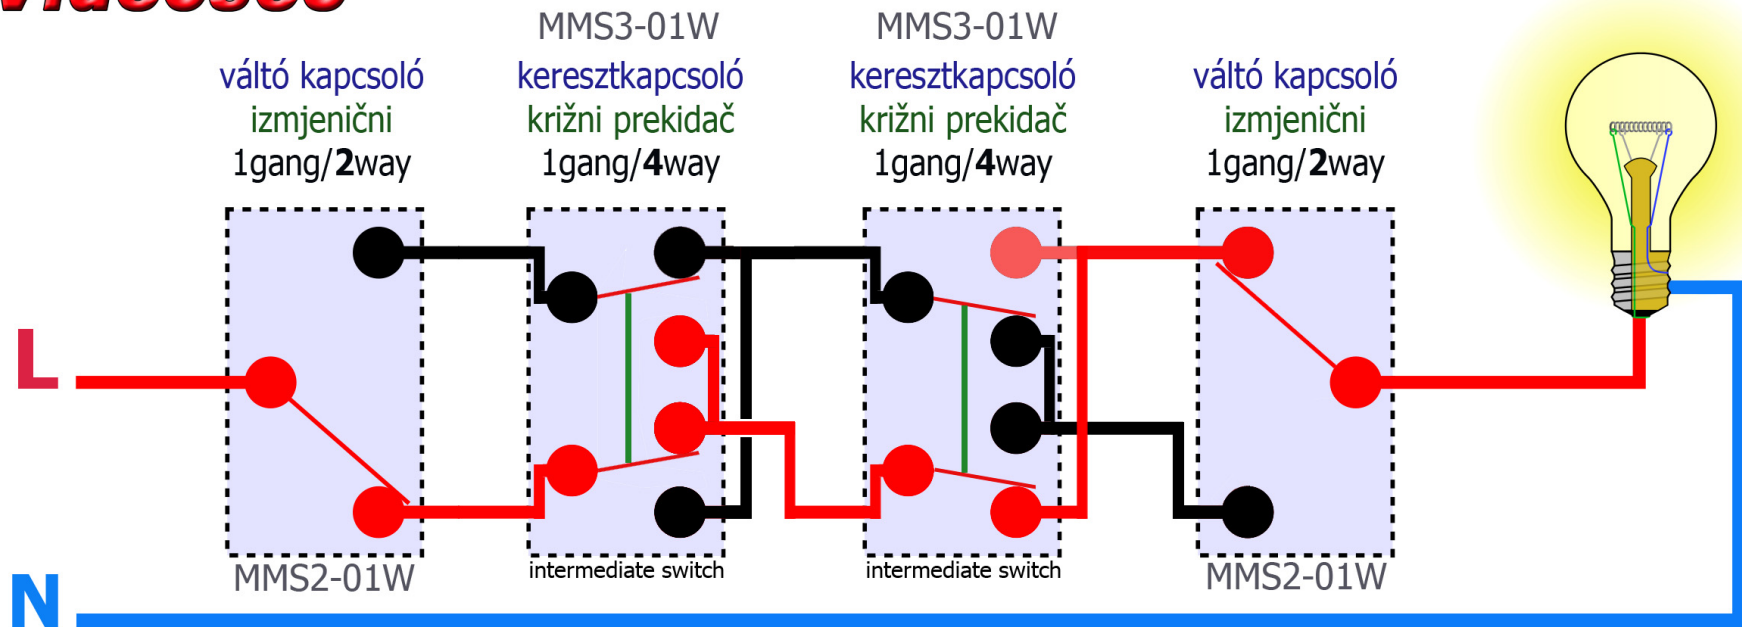

Toshiba Diode

UniOhm Chip resistor for touch switch

Remote Touch Switch - Single Live Line - self powered

**EU-DIN
standard**

Equipped with
RELAY
250V 10A

RF433MHz

RF433MHz

INTERNET

IR signal

433MHz/315MHz
RF signal

BroadLink

Vidosec®

Videosec®

Videosec®

Videosec®

**Changeable
Location**