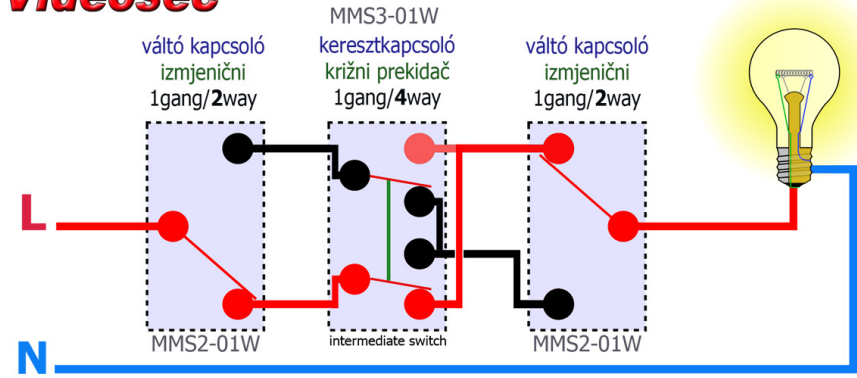

Toshiba Diode

UniOhm Chip resistor for touch switch

Remote Touch Switch - Single Live Line - self powered

**EU-DIN
standard**

Equipped with
RELAY
250V 10A

RF433MHz

RF433MHz

INTERNET

IR signal

433MHz/315MHz
RF signal

BroadLink

Vidosec®

Videosec®

Videosec®

Videosec®

**Changeable
Location**