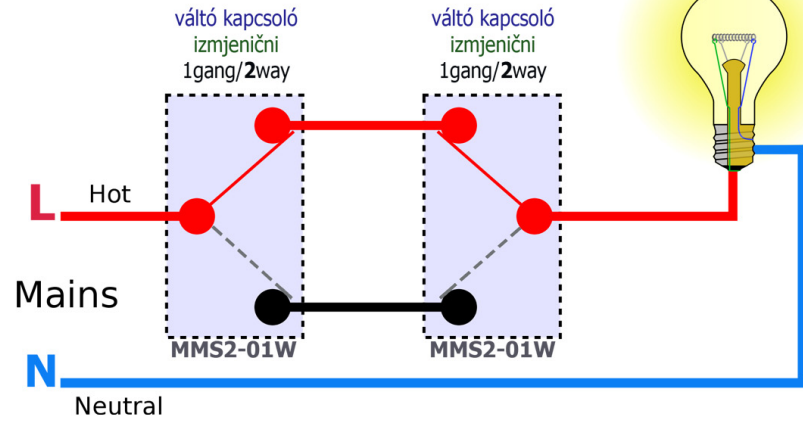

Toshiba Diode

UniOhm Chip resistor for touch switch

Remote Touch Switch - Single Live Line - self powered

**EU-DIN
standard**

Equipped with
RELAY
250V 10A

RF433MHz

RF433MHz

INTERNET

IR signal

433MHz/315MHz
RF signal

BroadLink

Vidosec®

Videosec®

Videosec®

Videosec®

**Changeable
Location**