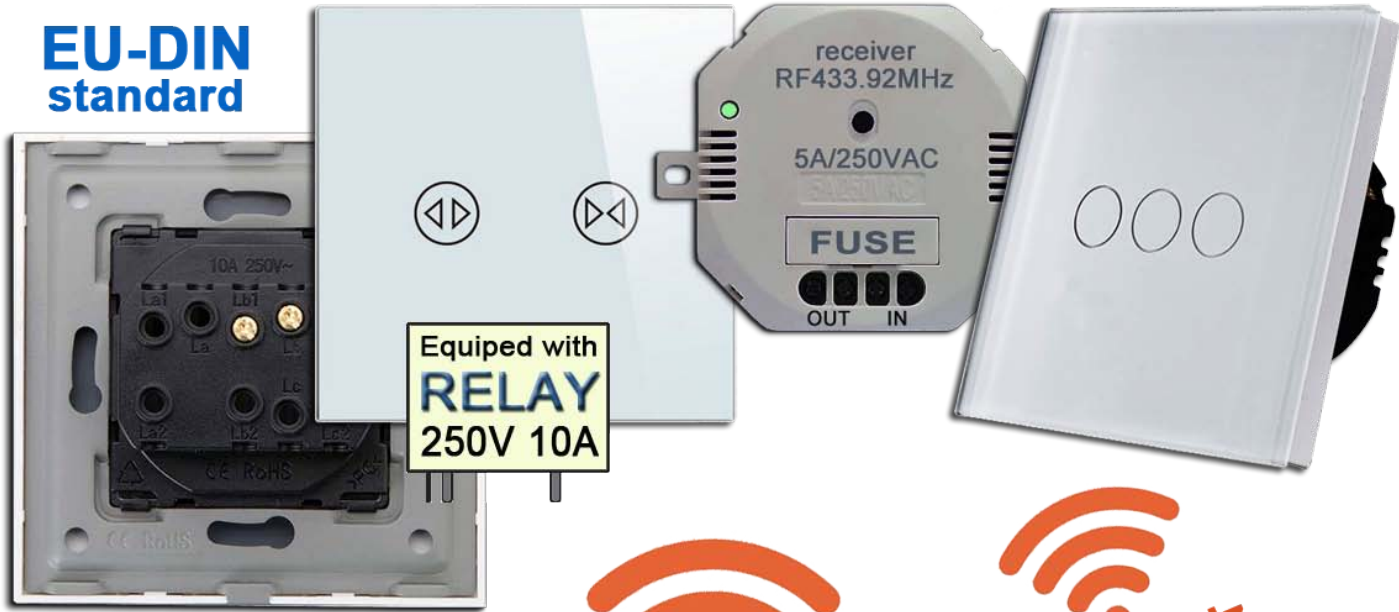

Toshiba Diode

UniOhm Chip resistor for touch switch

Remote Touch Switch - Single Live Line - self powered

**EU-DIN
standard**

Equipped with
RELAY
250V 10A

RF433MHz

RF433MHz

INTERNET