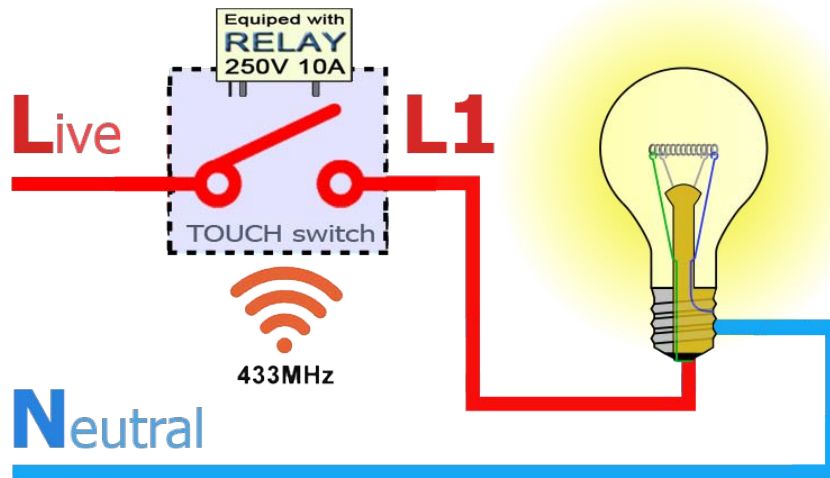

Toshiba Diode

UniOhm Chip resistor for touch switch

Remote Touch Switch - Single Live Line - self powered

**EU-DIN
standard**

Equipped with
RELAY
250V 10A

RF433MHz

RF433MHz

INTERNET